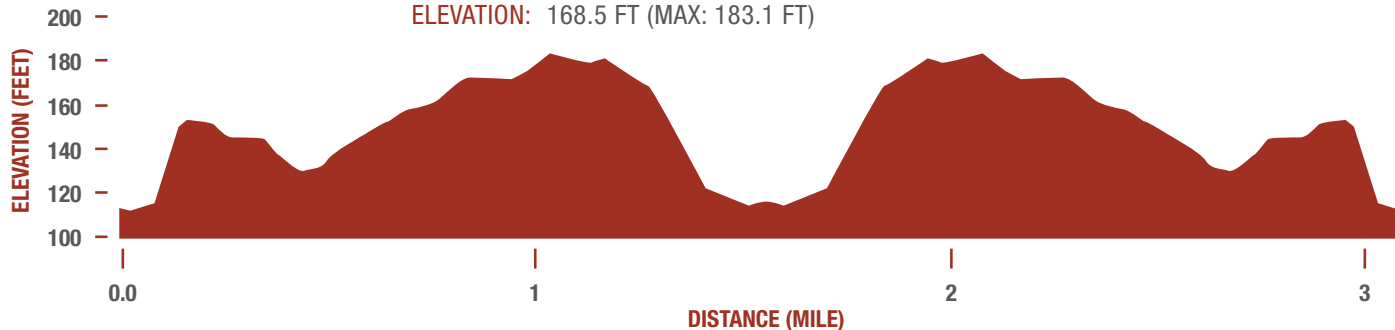

9:30AM 5K RUN START

9:40AM 5K WALK START

9:45AM 1 MILE START

DISTANCE: 3.11 MI

ELEVATION: 168.5 FT (MAX: 183.1 FT)

-  START/FINISH LINE
-  COURSE ROUTE
-  MILE MARKER
-  WATER STATION