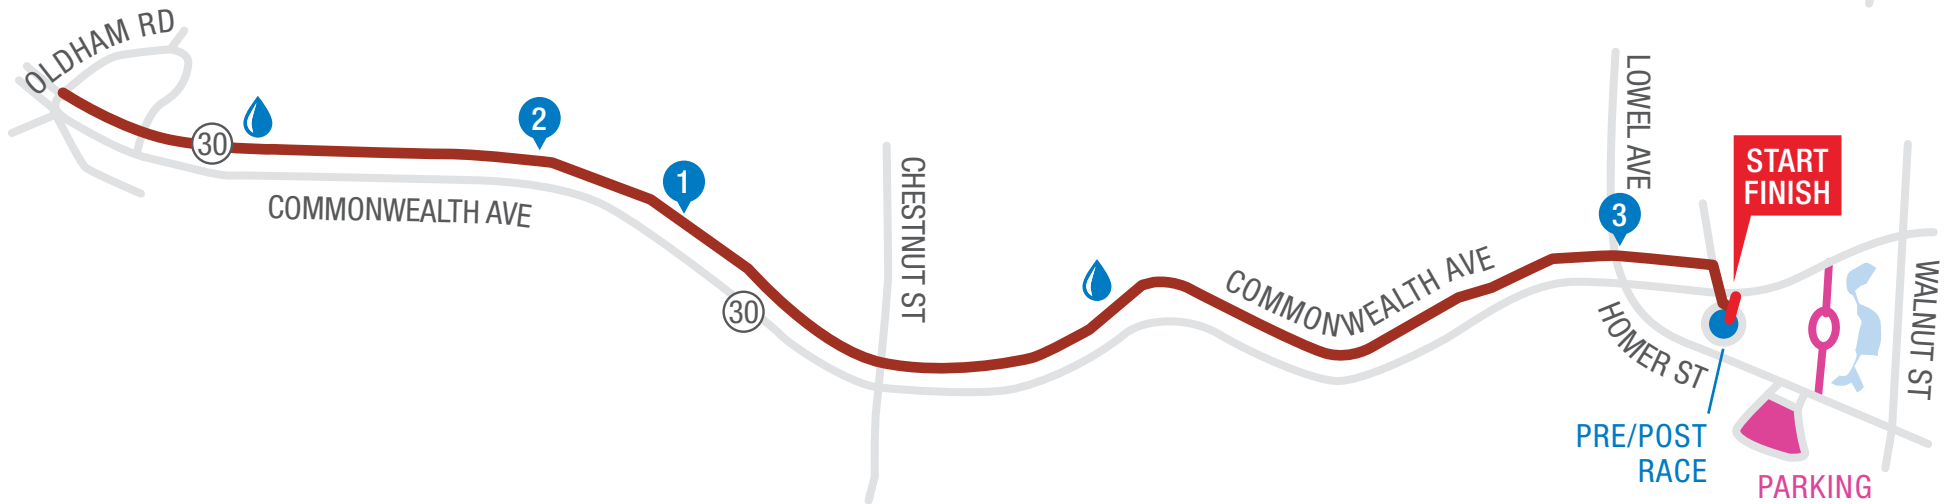

ZERO

PROSTATE CANCER RUN/WALK

BOSTON • 2017

COURSE MAP

SUNDAY, SEPTEMBER 10, 2017

NEWTON CITY HALL

1000 COMMONWEALTH AVENUE
NEWTON CENTRE, MA 02459

9:00AM OPENING CEREMONIES

9:30AM 5K RUN START

9:40AM 5K WALK START

9:45AM 1 MILE START

DISTANCE: 3.11 MI

ELEVATION: 168.5 FT (MAX: 183.1 FT)

-  START/FINISH LINE
-  COURSE ROUTE
-  MILE MARKER
-  WATER STATION