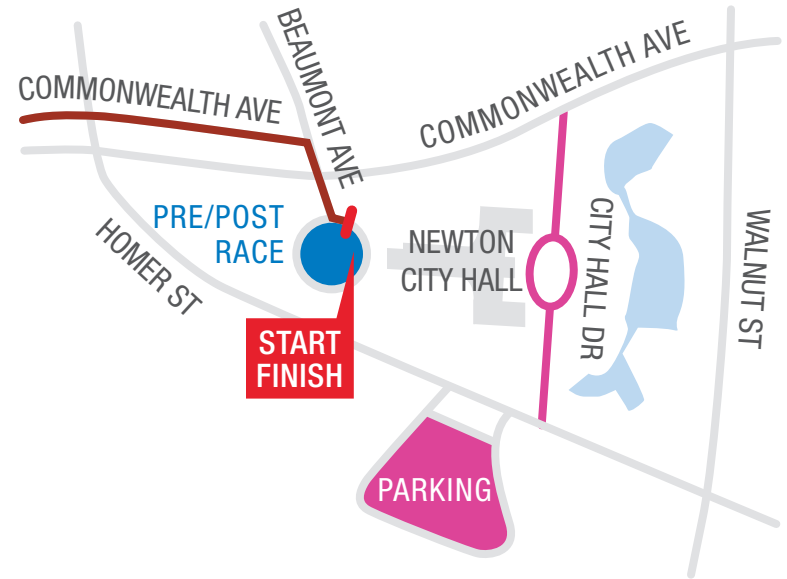

ZERO

PROSTATE CANCER RUN/WALK

BOSTON • 2017

COURSE MAP

SUNDAY, SEPTEMBER 10, 2017

NEWTON CITY HALL

1000 COMMONWEALTH AVENUE
NEWTON CENTRE, MA 02459

9:00AM OPENING CEREMONIES

9:30AM 5K RUN START

9:40AM 5K WALK START

9:45AM 1 MILE START

DISTANCE: 3.11 MI

ELEVATION: 168.5 FT (MAX: 183.1 FT)

-  START/FINISH LINE
-  COURSE ROUTE
-  MILE MARKER
-  WATER STATION